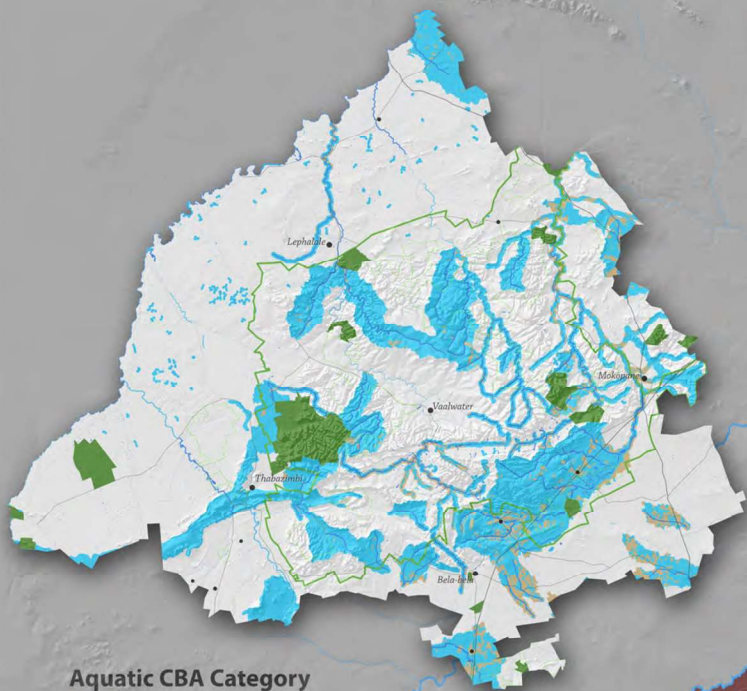

Waterberg District Municipality Map of Critical Biodiversity Areas

Aquatic CBA Category

- Critical Biodiversity Areas
- Ecological Support Areas
- Ecological Support Areas (Not Natural)

Terrestrial CBA Category

- Critical Biodiversity Area - Irreplaceable
- Critical Biodiversity Area - Optimal
- Ecological Support Area - Natural Habitat
- Ecological Support Area - Not Natural
- Other Natural Areas
- No Natural Habitat
- Protected Areas
- Waterberg Biosphere Reserve
- Conservation Areas (informal)